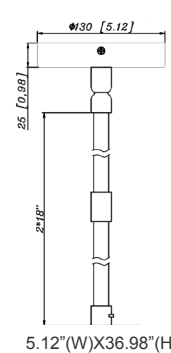

CMCS4S-MCTP-DD-BK+CMC-SRK-218-5C-BK
CMCS4S-MCTP-DD-WH+CMC-SRK-218-5C-WH