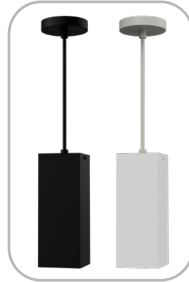

# CMC SERIES COMMERCIAL INDOOR LIGHTING

**WESTGATE**  
THE FUTURE IS HERE...AND IT'S QUITE BRIGHT!

CMCS4-MCTP-DD-WH  
CMCS4-MCTP-DD-BK  
4" PENDANT CYLINDER

**MCTP** Multi Color Temperature & Multi Power/Wattage (Selectable)

Customer Name: \_\_\_\_\_

Project Name: \_\_\_\_\_

Note: \_\_\_\_\_

Type: \_\_\_\_\_

Shown With Suspension Rod

Avail Finish:

12"(H) X 4 2/5"(D)

4" Square Cylinder, Pendant & Ceiling Cylinder Light, Aluminum Cylinder, White Aluminum Housing, Clear Glass Lens

### Applications:

- 4" Square Cylinder, Pendant & Ceiling Cylinder Light, Aluminum Cylinder, White Aluminum Housing, Clear Glass Lens