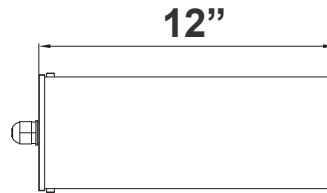

Customer Name: \_\_\_\_\_

Project Name: \_\_\_\_\_

Note: \_\_\_\_\_

Type: \_\_\_\_\_

Shown With Suspension Rod

Avail Finish:

12"(H) X 4 2/5"(D)

4" Square Cylinder, Pendant & Ceiling Cylinder Light, Aluminum Cylinder, White Aluminum Housing, Clear Glass Lens