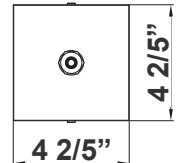

Customer Name: \_\_\_\_\_

Project Name: \_\_\_\_\_

Note: \_\_\_\_\_

Type: \_\_\_\_\_

Shown With Suspension Rod

Avail Finish:

12"(H) X 4 2/5"(D)

4" Square Cylinder, Pendant & Ceiling Cylinder Light, Aluminum Cylinder, White Aluminum Housing, Clear Glass Lens