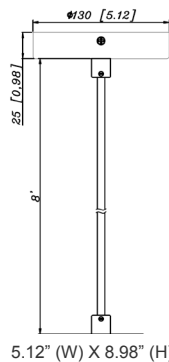

ACCESSORIES:

CMCS4S-MCTP-DD-BK+CMC-CS-8FT-BK
CMCS4S-MCTP-DD-WH+CMC-CS-8FT-WH